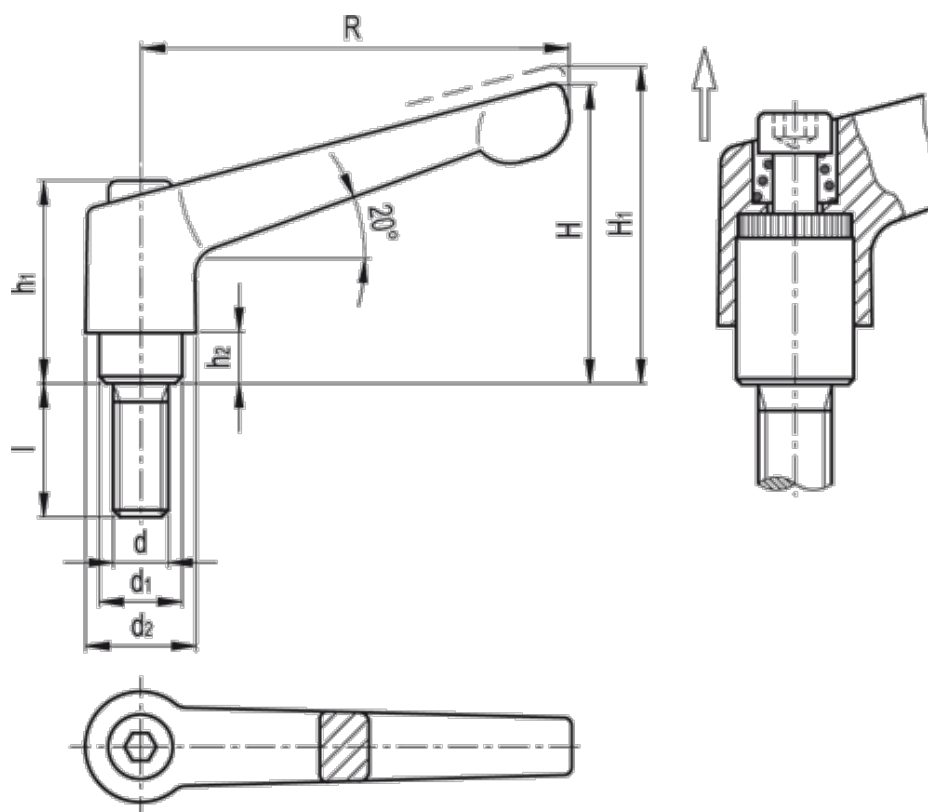

Data Sheet

Article number: 20300592M1232AS

Description: E+G Adjustable handle
GN 300.5-92-M12-32-AS, st. steel

Measures

d = M12	R = 92
d1 = 19.0	Weight (g) =
d2 = 24	
H = 64	
h1 = 43	
H1 = 68	
h2 = 11.0	
l = 32	